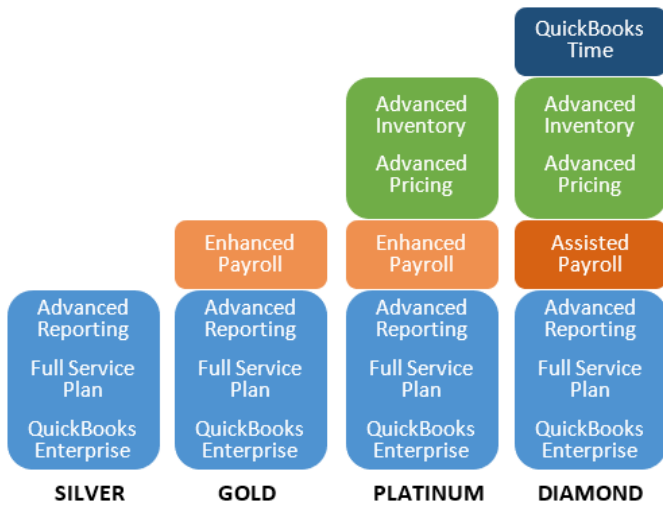

SMB PARTNERS

Prices for Intuit QuickBooks®

QuickBooks Enterprise Annual Subscription Pricing

20% off Intuit MSRP

	Silver	Gold	Platinum	Diamond
1 User	$971	$1,262	$1,552	$3,828
2 Users	$1,552	$1,844	$2,134	$4,596
3 Users	$1,941	$2,232	$2,522	$5,100
4 Users	$2,329	$2,620	$2,910	$5,616
5 Users	$2,717	$3,008	$3,298	$6,120
6 Users	$3,008	$3,298	$3,590	$6,492
7 Users	$3,298	$3,590	$3,881	$6,876
8 Users	$3,590	$3,881	$4,172	$7,260
9 Users	$3,881	$4,172	$4,463	$7,644
10 Users	$4,172	$4,463	$4,754	$8,028
Up to 30 Users	$6,686	$7,004	$7,323	$10,560
Up to 40 Users	n/a	n/a	n/a	$13,476

QBES Diamond is the only version that has up to 40 users and can be bundled with QuickBooks Time and Assisted Payroll (Other QBES editions with payroll have Enhanced Payroll)

Intuit, QuickBooks, and QuickBooks ProAdvisor are registered trademarks of Intuit Inc. Used with permission under the QuickBooks ProAdvisor Agreement. Prices do not include tax and are subjected to change.